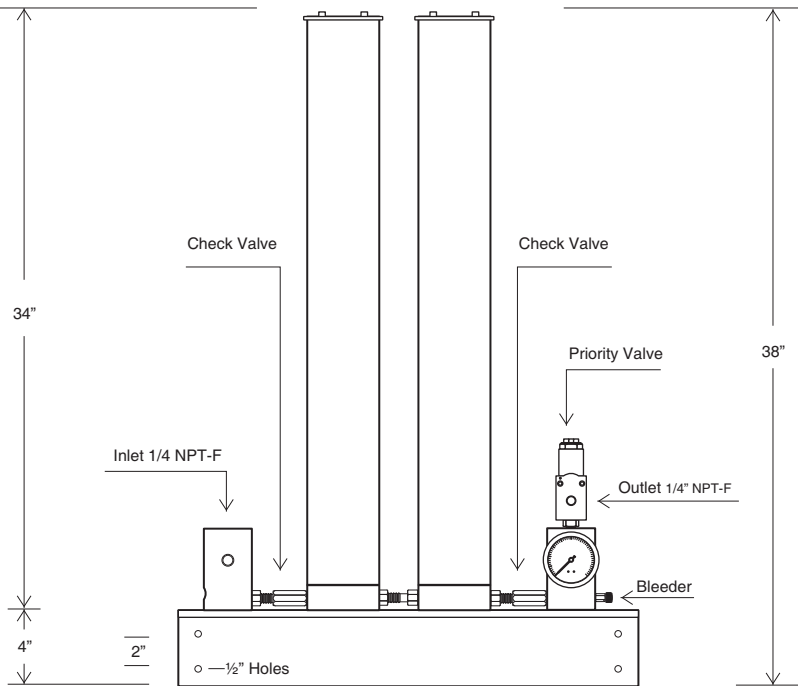

Side View

Allow 28" Overhead Clearance For Cartridge Change

Top View