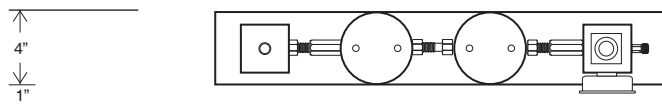

Side View

Allow 28" Overhead Clearance For Cartridge Change

Top View