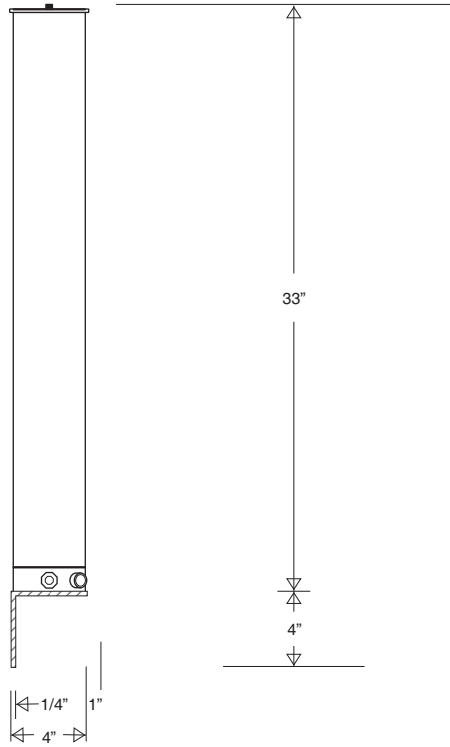

Allow 28" Overhead Clearance For Cartridge Change

Side View

Top View