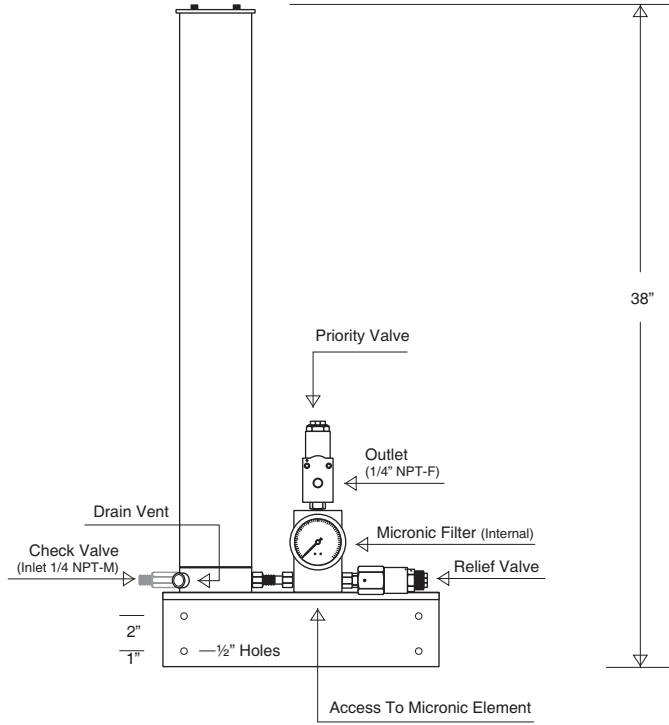

Allow 28" Overhead Clearance For Cartridge Change

Side View

Top View